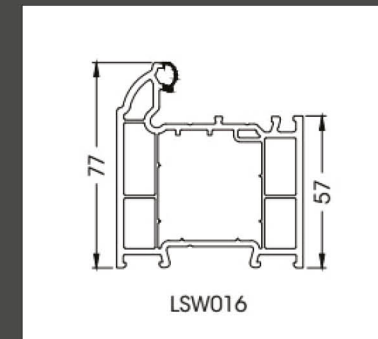

Stormguard AM570 (not Part M Compliant) - available in Gold or Silver (Open outwards doors)

Our Standard PVCu threshold