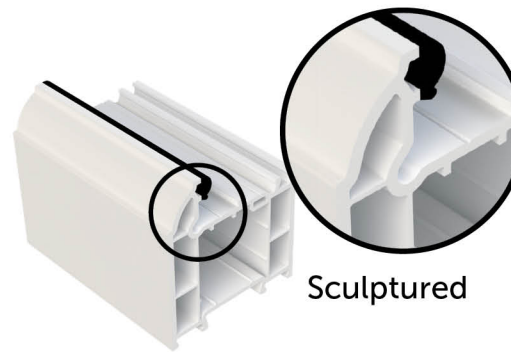

*Requires registration for guarantee activation - www.apecs.co.uk/warranty

Frame & Threshold Options

Frame Options

Frame available in Linear sculptured (Standard) or Chamfered.

(Foiled frame options are available to match the slab colour options apart from Duck Egg blue and Black 9011)