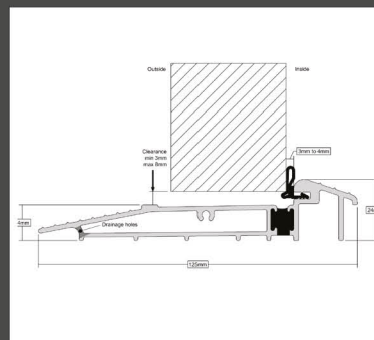

Stormguard AM3 (Part M Compliant) - available in Gold or Silver (Open inwards doors)

Stormguard AM570 (not Part M Compliant) - available in Gold or Silver (Open outwards doors)