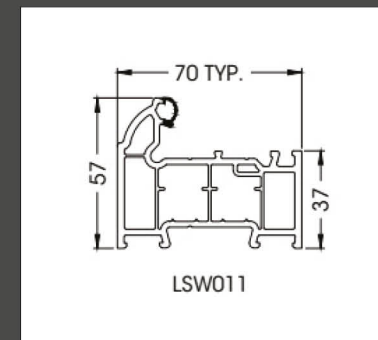

LSW016

Stormguard AM570 (not Part M Compliant) - available in Gold or Silver (Open outwards doors)

LSW011

Low PVCu threshold