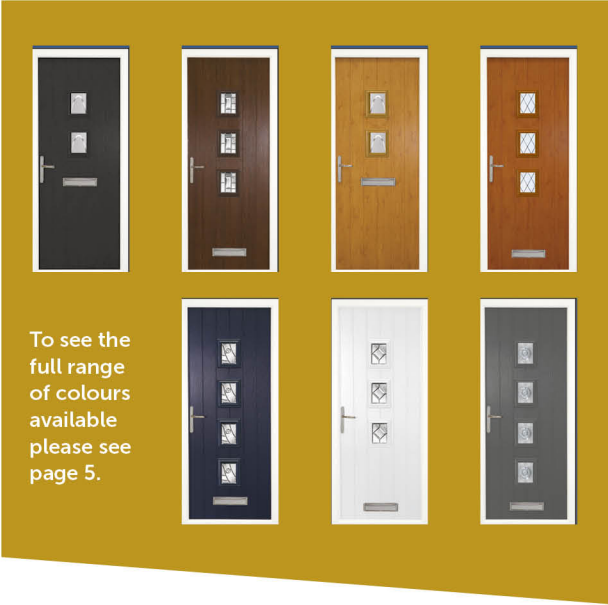

ALSO AVAILABLE AS:
FRENCH DOOR

The Wellow 4 Hinge

The Wellow 2

The Wellow 4 Centre

To see the full range of colours available please see page 5.

Side Panels

The Wellow

Glass