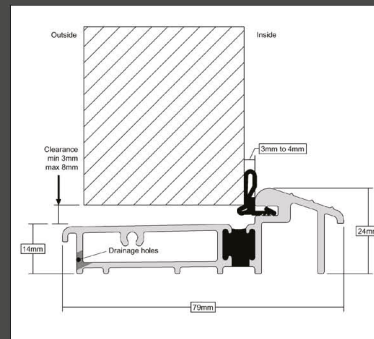

Stormguard AM370 (not Part M Compliant) - available in Gold or Silver (Open inwards doors)

Stormguard AM570 (not Part M Compliant) - available in Gold or Silver (Open outwards doors)