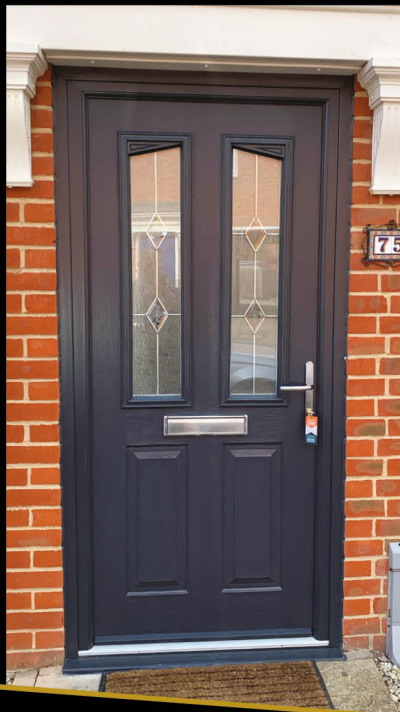

Glass

*These are triple glazed and the pattern glass is an integral part of the design. It is encapsulated in the clear sealed unit and an alternative backing glass cannot be chosen.

**Backing glass is an integral part of the design so cannot be chosen.