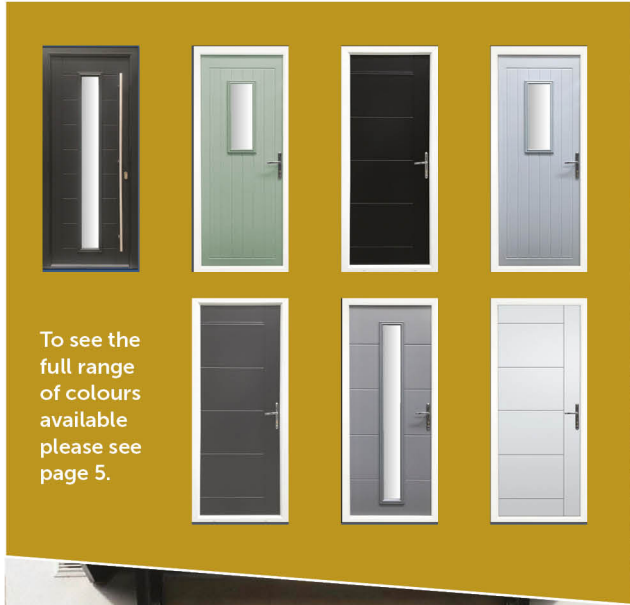

The Contemporary Range