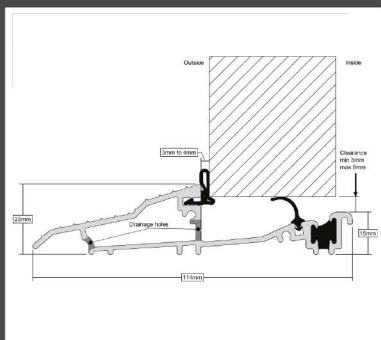

Stormguard AM3 (Part M Compliant) - available in Gold or Silver (Open inwards doors)