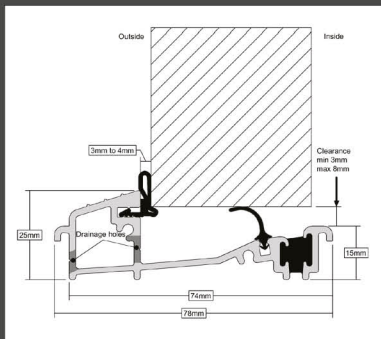

Threshold Options

To allow for every circumstance we offer the following door thresholds.

Stormguard AM370 (not Part M Compliant) - available in Gold or Silver (Open inwards doors)