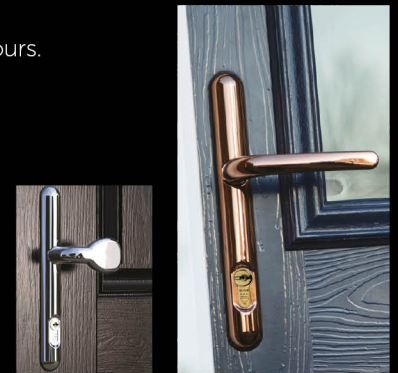

Configure, control and unlock your Smart Door Lock from your smartphone via the secure Bluetooth app alternatively use a key card or key tag to open your door.

Hinges

Solid Core Adjustable Hinge

This is a Face Fix hinge for ease of installation. This hinge automatically sets the correct compression so no need for adjustment. The hinge allows adjustment to be made horizontally and vertically to +/-2.5mm. Easily removable cover. A very Slimline heavy duty hinge.

Colours

Architectural Lever/Lever

This is a modern contemporary handle that can be fully suited with letterbox and door knocker if required.

Available in a variety of colours.

Colours

Sweet Design Lever/Lever & Lever/Pad

The 'Sweet' range is designed with a unique curved style that not only looks fantastic but also has security in mind. Created to resist handle and lock snapping but also carries a 10 year guarantee.

Available in a variety of colours.