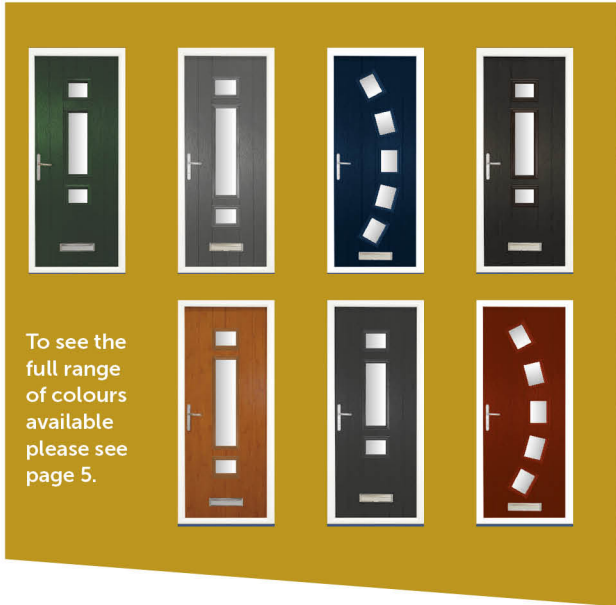

*These are triple glazed and the pattern glass is an integral part of the design. It is encapsulated in the clear sealed unit and an alternative backing glass cannot be chosen.

**Backing glass is an integral part of the design so cannot be chosen.

Door Styles

The Wellow Contemporary

The cottage style door continues to show how versatile it can be with these designs.

With a choice of long or mid central glazing area to maximise the choice of glass options and the curve leads itself to be used with the curved bar handle.