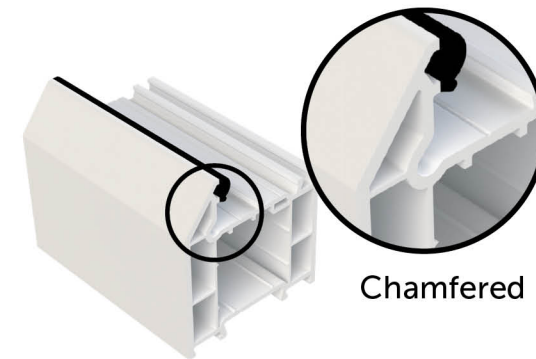

Frame & Threshold Options

Frame Options

Frame available in Linear sculptured (Standard) or Chamfered.

(Foiled frame options are available to match the slab colour options apart from Duck Egg blue and Black 9011)

Chamfered

Threshold Options

To allow for every circumstance we offer the following door thresholds.