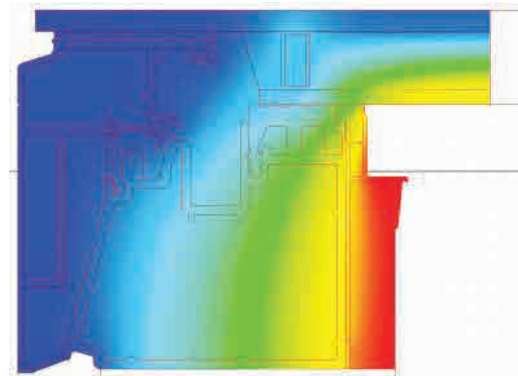

Glass inner layer – 4mm or 6mm (size of skylight dependent) high performance low E toughened.

- Glass U-value 1.0.
- Glass G-value 0.5.
- Noise reducing capabilities up to 34dB.

Kerb

The **optional kerb** has a chambered construction for superior thermal performance and rigidity and contains self aligning internal reinforcement to attach the flat skylight. The kerb is welded to be watertight. It's optimal 4 degree pitch has been set for:

- Glass U-value 1.0.
- Glass G-value 0.5.
- Noise reducing capabilities up to 34dB.

Edge to Edge Glazing

For maximum sightlines and the feel of an open roof.

Ultimate Thermal Performance

Overall U-value 1.2 W/m²K.